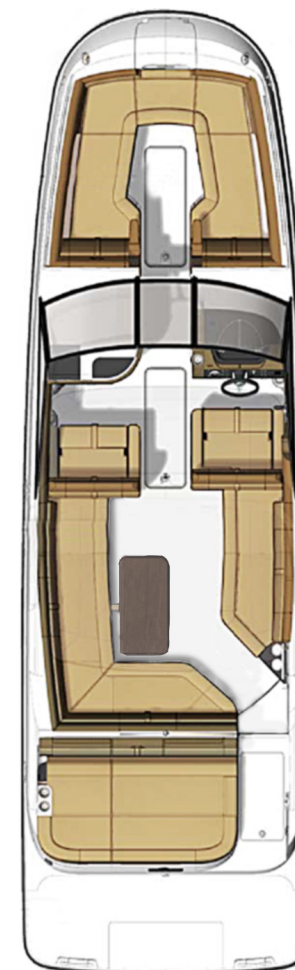

ADDITIONAL OPTIONS

Air Compressor For Water Toys
Blue or White LED Lighting Package
C E Option Group
Cockpit Coolbox
Docking Lights
Fender Clip System - Quick Connect
Fire Suppression System (FM200) Automatic
Flagpole w/ Base & US Flag
High Altitude Prop
Gray Water System
Hot Water Option
Hydraulic Trim Tabs
Macerator w/ Seacock Interlock System
Manual Submersible Swim Platform
On Board Battery Charger - 120v/60 To 12v
On Board Battery Charger - 220v/50 To 12v
Premium PTM Ski Mirror

Pump-out Head

Stainless Steel Anchor -(Only Available w/ Windlass Option)
Swivel Wakeboard Racks
Thru Hull Exhaust for MerCruiser 6.2L
Thru Hull Exhaust for MerCruiser 8.2L
Thru Hull Under Water Lights
Tower Speakers (Includes 2 Fusion 8.8" Signature Series Can Speakers & 1400W Amp) (Only Available w/ Tower & Stereo Upgrade Options)
Transom Trim Switch (For Sterndrive)
VacuFlush Head System w/ Direct Overboard Discharge (Int'l)
VacuFlush Head System w/ Holding Tank
Wet Bar w/ Integral Sink & Faucet
Windlass - Rope/Chain w/ Galvanized Anchor

TRAILER OPTIONS

Trailer, Tandem Axle w/ Bunks & Tandem Axle Disc Brakes (Galvanized)
Trailer, Tandem Axle w/ Bunks & Tandem Axle Disc Brakes (Painted)
Trailer, Tandem Axle w/ Rollers & Tandem Axle Disc Brakes (Galvanized)
Trailer, Tandem Axle w/ Rollers & Tandem Axle Disc Brakes (Painted)

Standard Seating Plan

Sea Ray Boats, 800 S. Gay Street, Suite 1200, Knoxville, TN 37929. Internet address: <http://www.searay.com>

Note: Not all accessories shown in pictures or described herein are standard equipment or even available as options. Some features and options may not be available when a boat is built for outside North America and/or has CE Certification. Options and features are subject to change without notice. Not all model year boats may contain all the features or meet the specifications described herein. Confirm availability of all accessories and equipment with an authorized Sea Ray dealer prior to purchase. Printed in the U.S.A. August 2018 ©Sea Ray Boats.